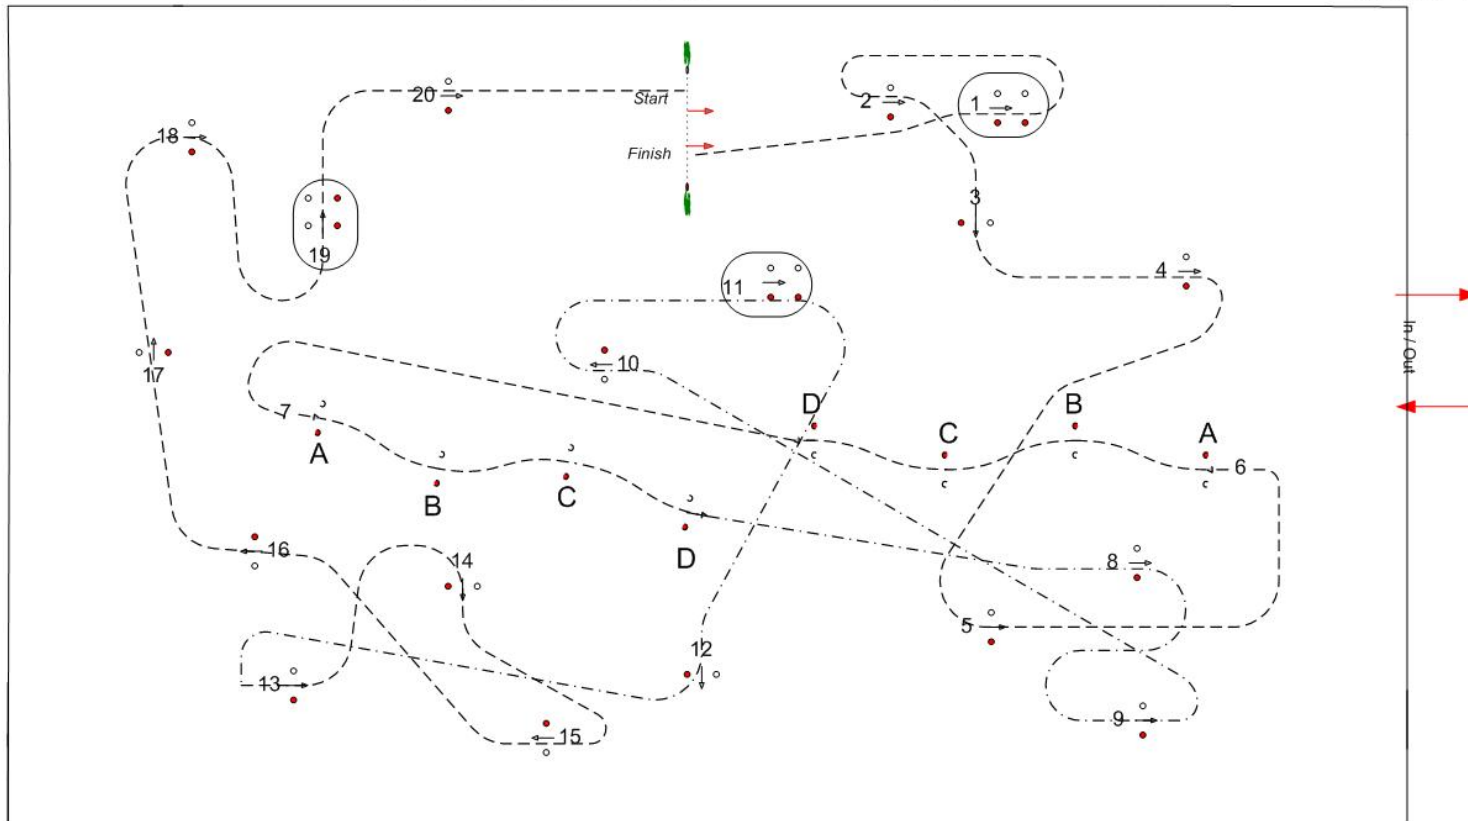

# OSORHEI-FUGYIVÁSÁRHELY 2024

|           | Speed    | Length | Time allowed |
|-----------|----------|--------|--------------|
| CAI 3*H4  | 240m/Min | 780m   | 195sec       |
| CAI 3* H2 | 250m/min | 750m   | 180sec       |
| CAI 2* H2 | 250m/Min | 770m   | 185sec       |

|             | Speed    | Length              | Time allowed |
|-------------|----------|---------------------|--------------|
| CAN A H2    | 250m/Min | 750m                | 180sec       |
| CAI 2* J P1 | 260m/Min | 760m track="176sec" |              |
| CAN B H2    | 230m/Min | 780m                | 204sec       |
| CAN B H1    | 230m/Min | 780m                | 204sec       |